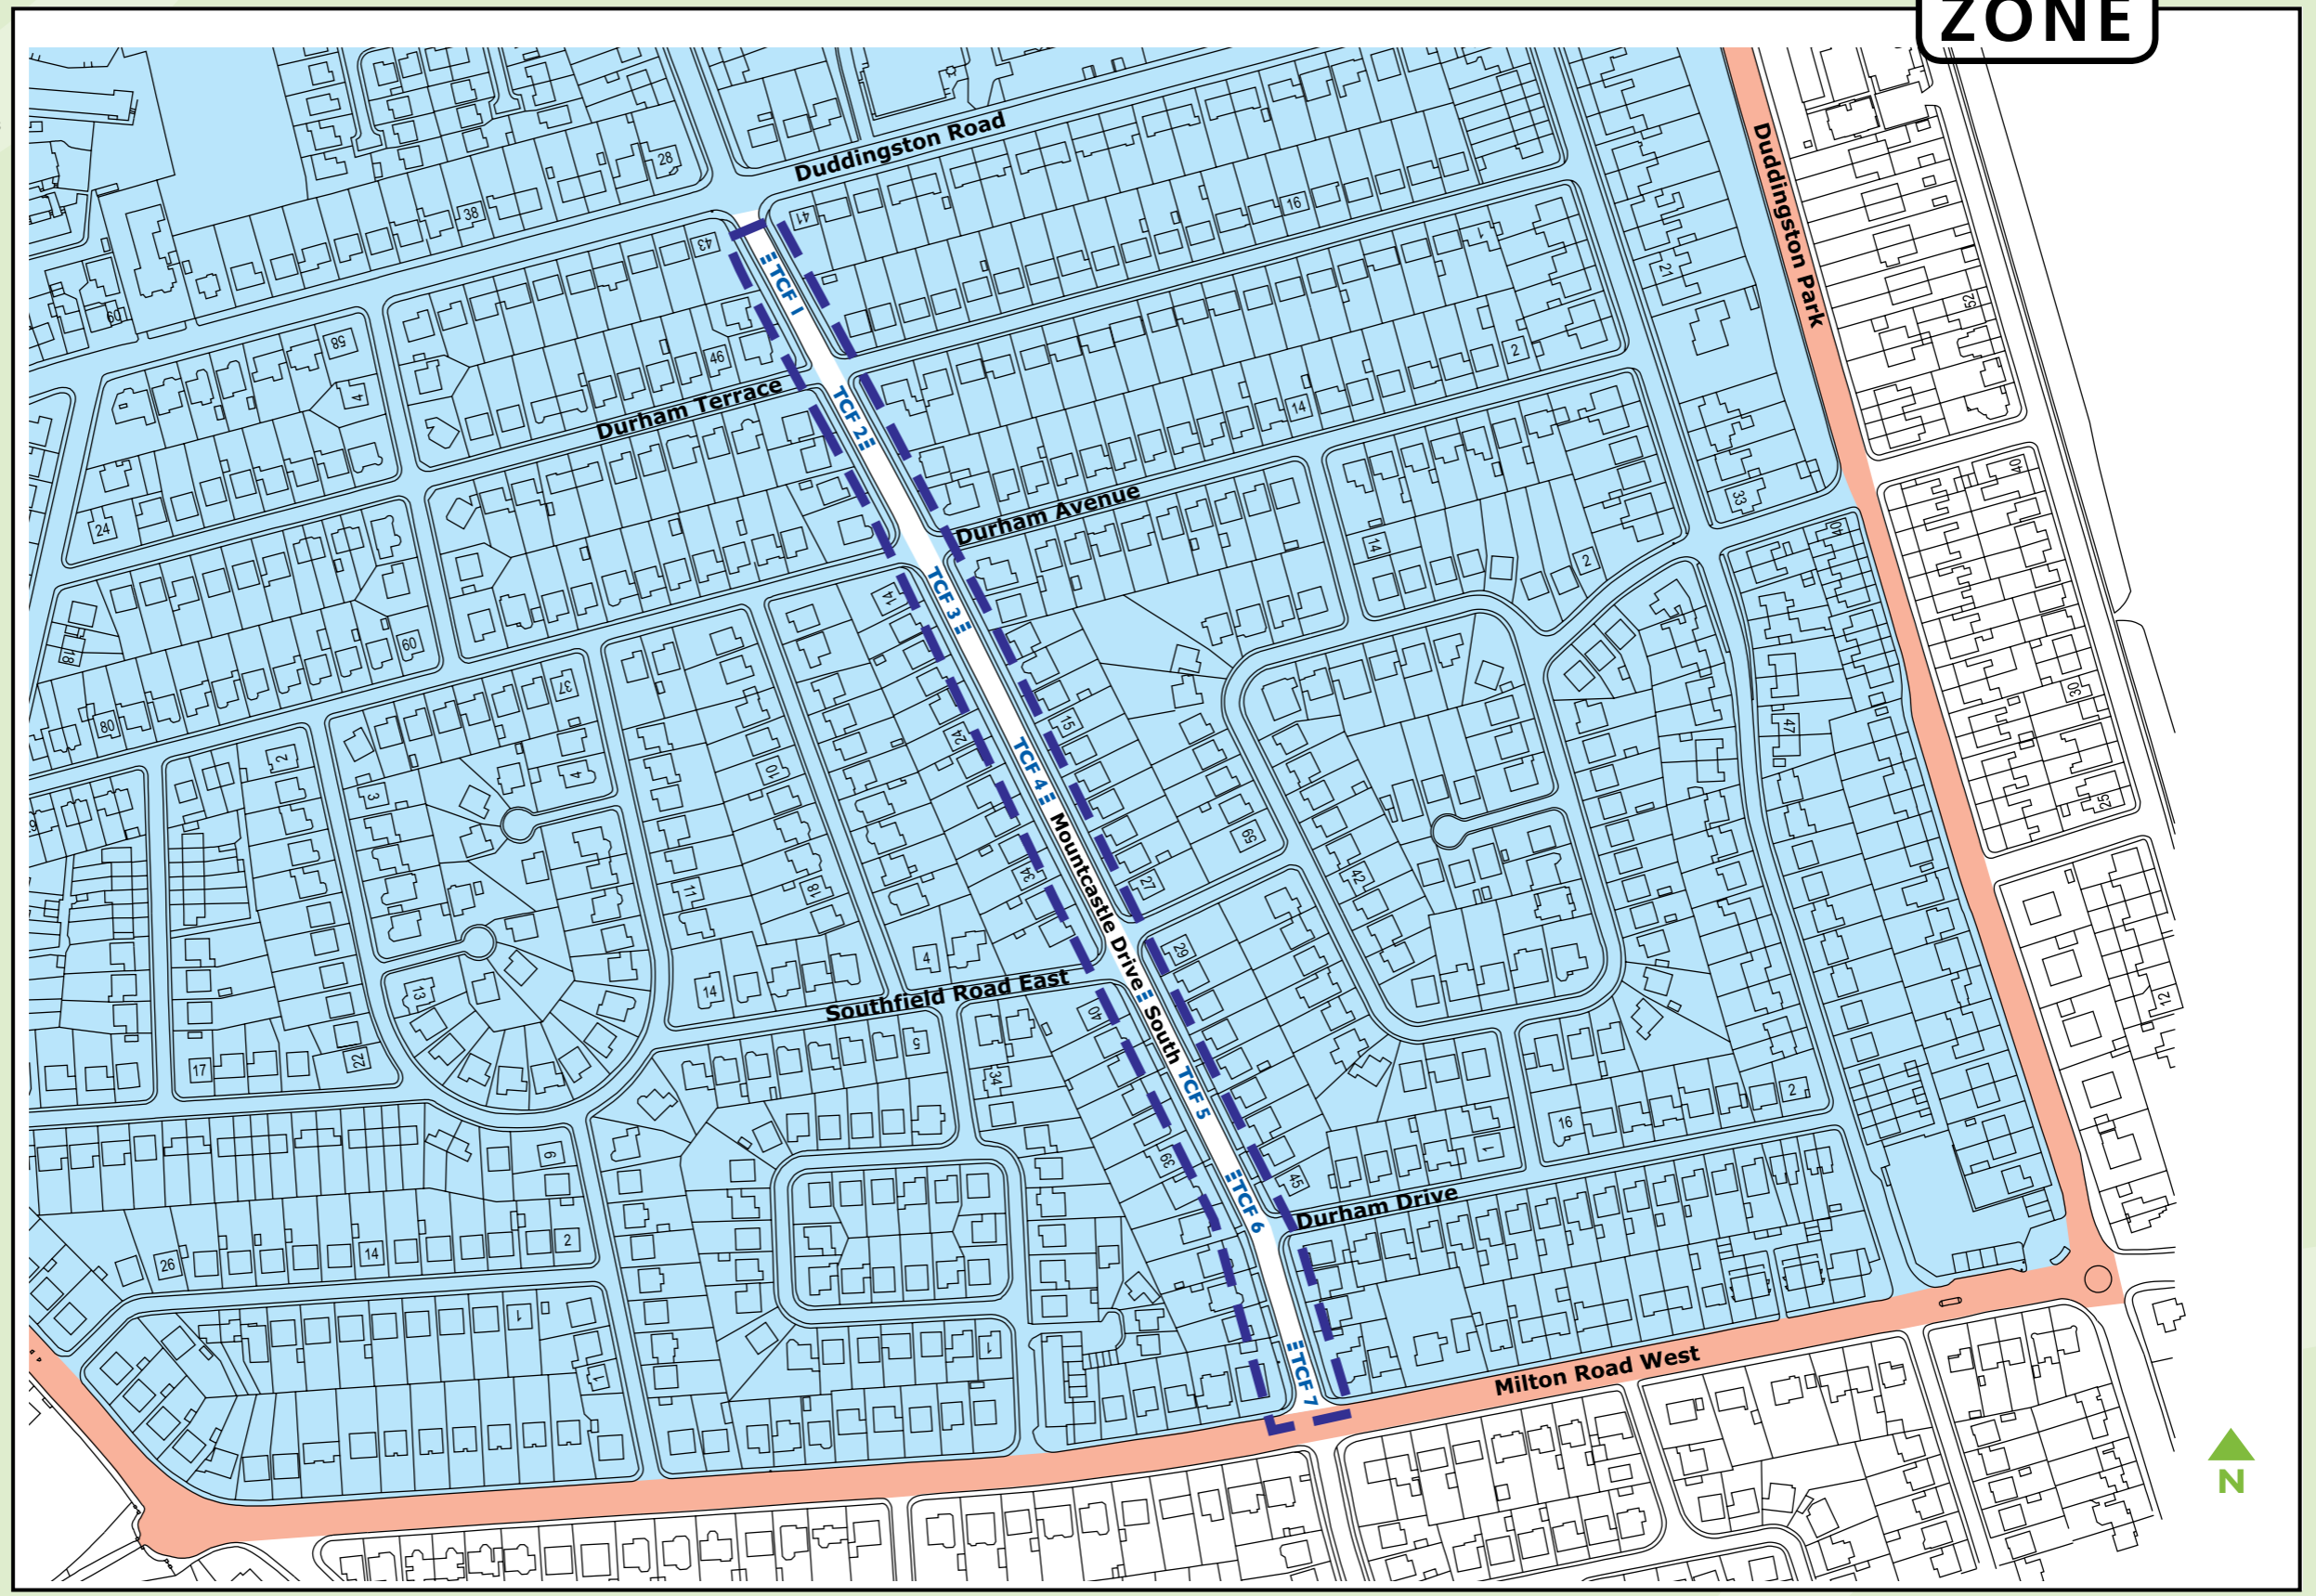

Mountcastle Drive South

Key

-  20mph zone boundary
-  Main Public Transport and traffic routes to remain at existing speed limit
-  Existing 20mph zone
-  Property number e.g. 12
- TCF No.** Traffic Calming Feature
-  Speed cushion

Safer to **walk**

Safer to **cycle**

Safer to **drive**