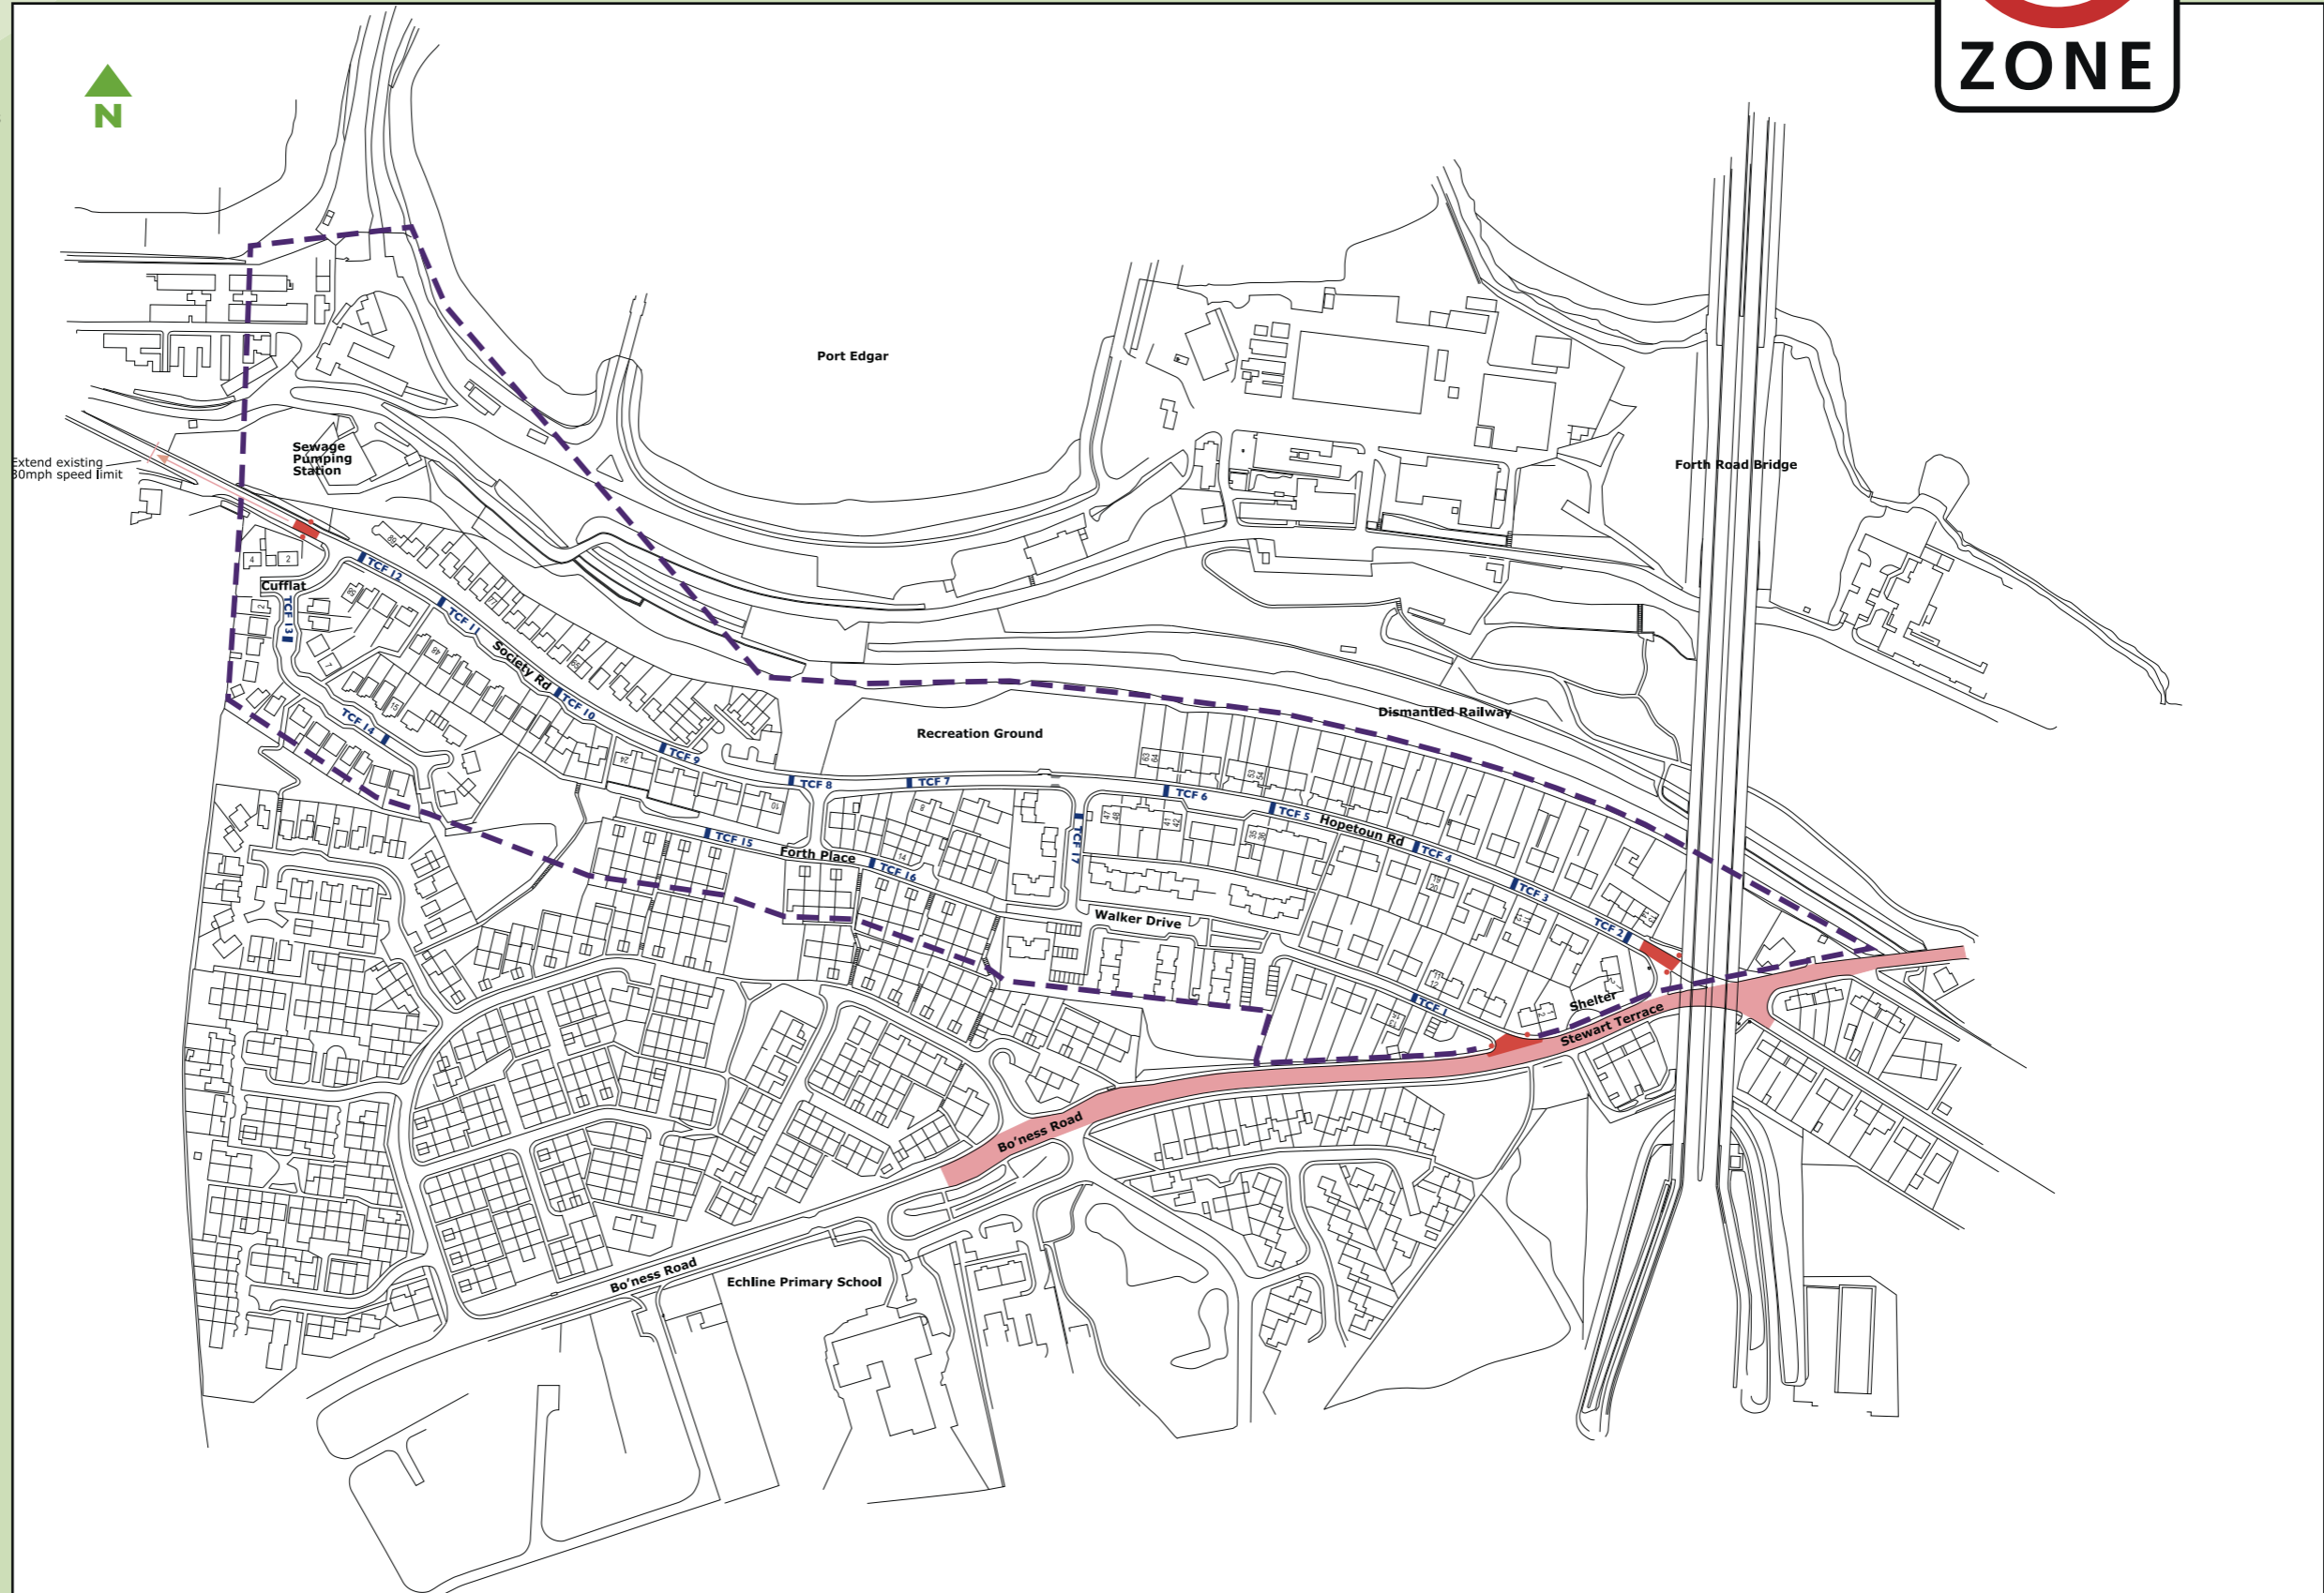

Hopetoun Road

Key

-  20mph zone boundary
-  Main Public Transport and traffic routes to remain at existing speed limit
-  Property number e.g. 12
-  Zone entry/exit point with '20' signs and red surfacing
- TCF No.** Traffic Calming Feature
 -  Full width road hump
 -  Existing traffic calming feature

Safer to **walk**

Safer to **cycle**

Safer to **drive**